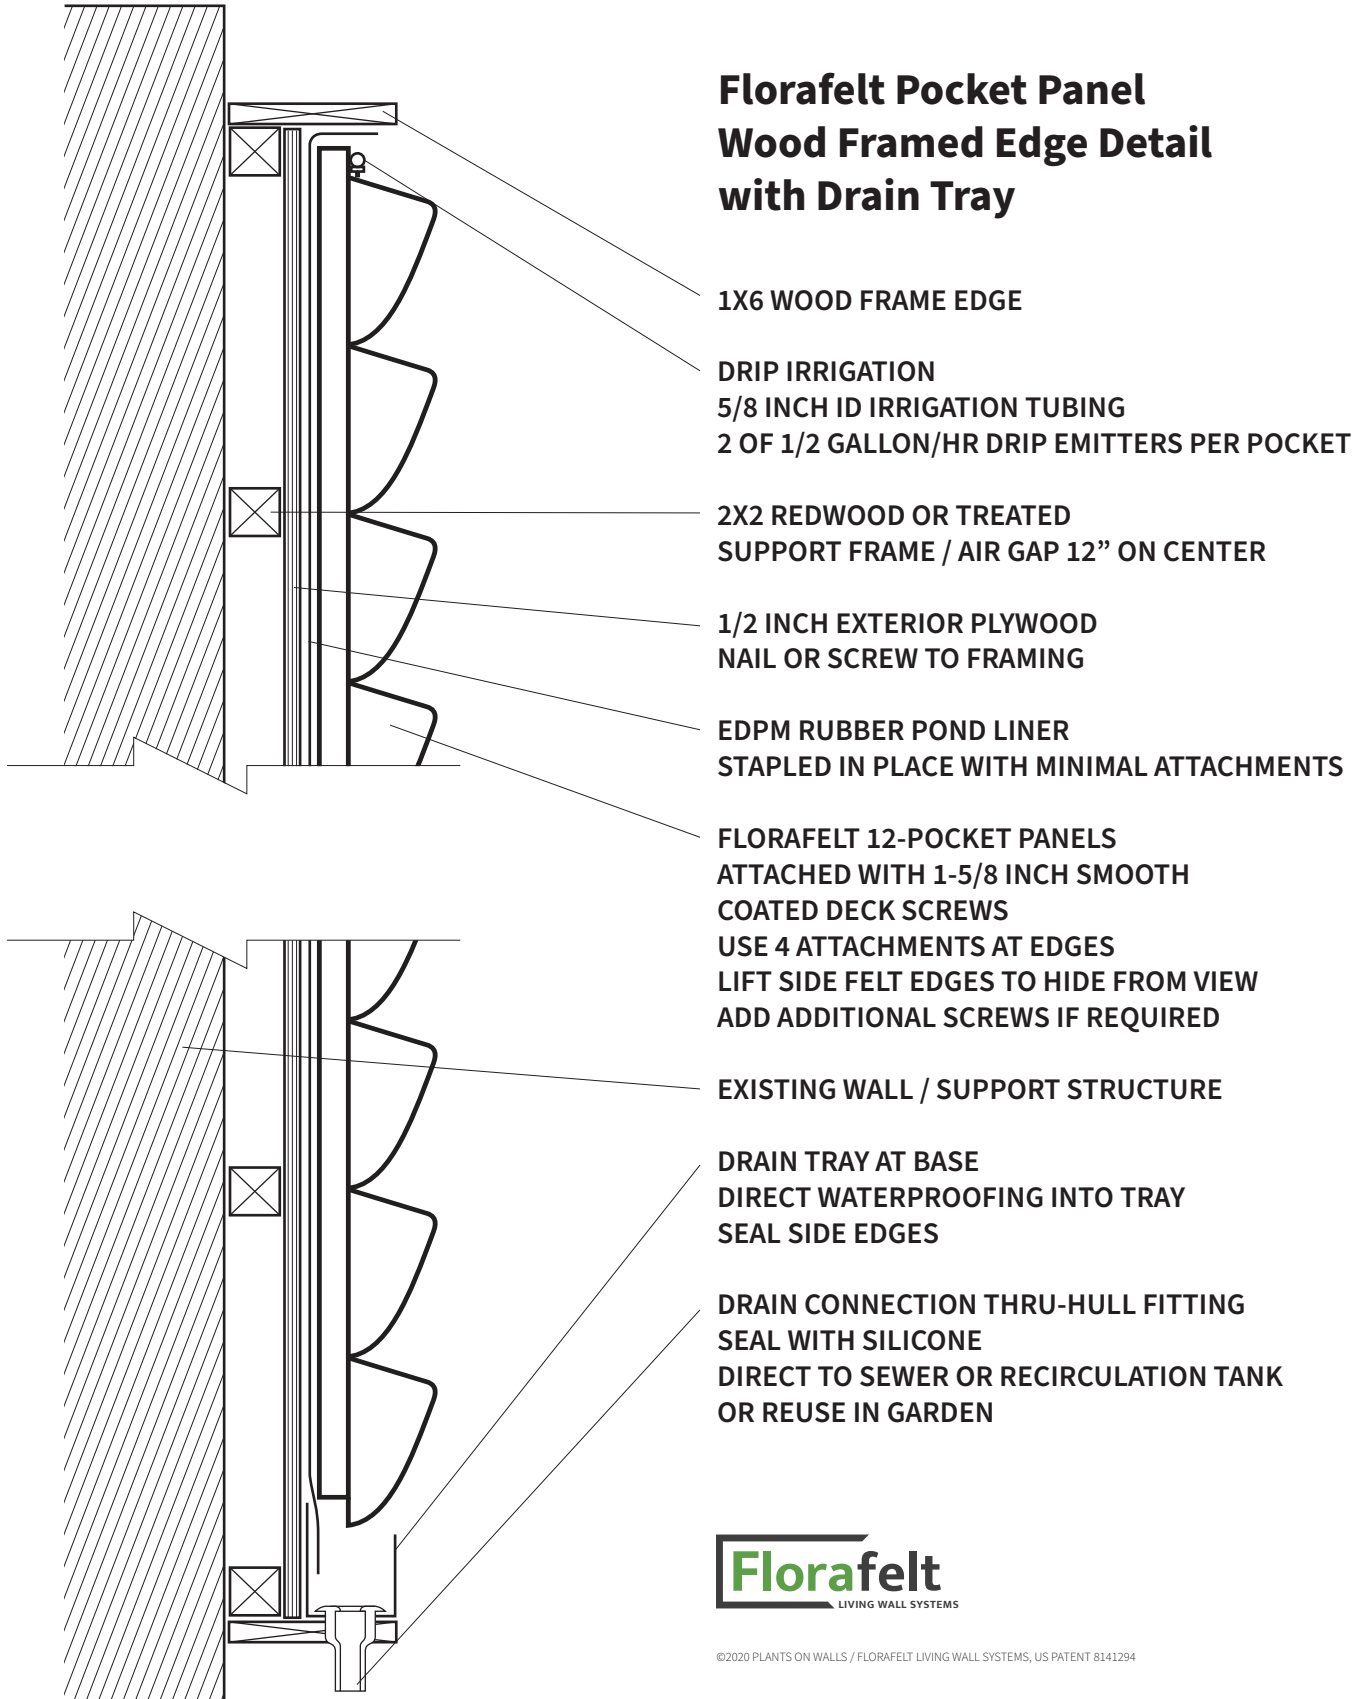

Florafelt Pocket Panel Wood Framed Edge Detail with Drain Tray

Florafelt
LIVING WALL SYSTEMS